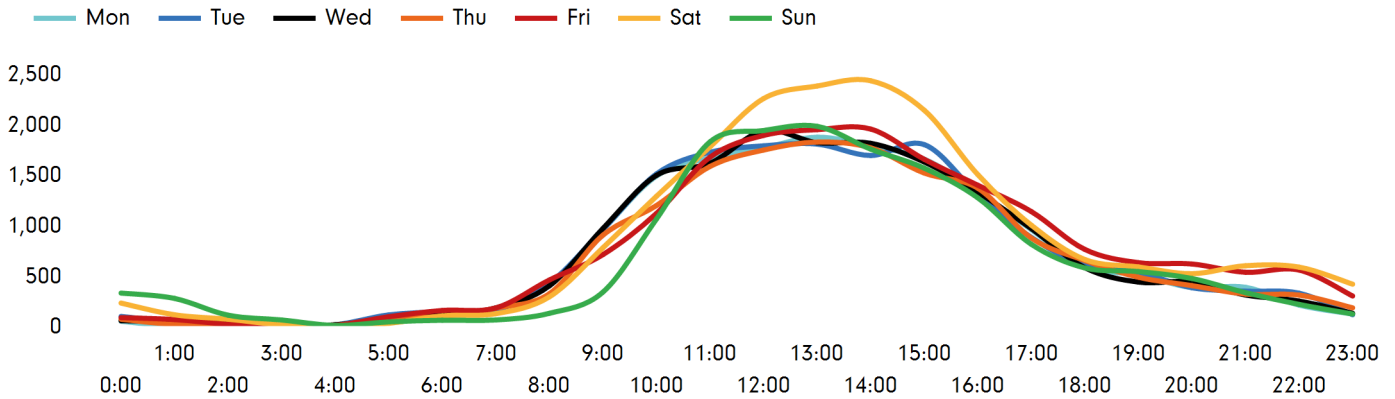

The change in footfall for Canterbury City Centre over the last 52 weeks is 30.2% down on the previous year.

Footfall for the year to date is 48.6% down on the previous year.

The number of visitors counted for week commencing 20 July 2020 was 121,983.

The busiest day in week commencing 20 July 2020 was Saturday with 20,233 visitors.

The peak hour of the week was 14:00 on Saturday 25 July 2020 with footfall of 2,445

Footfall by week

■ This Week ■ Previous Year
■ Previous Week ■ 2 Years Ago

Weather

	Mon	Tue	Wed	Thu	Fri	Sat	Sun
This week							
	21°	21°	22°	24°	24°	21°	22°
Previous week							
	25°	21°	20°	22°	25°	25°	21°
Previous year							
	27°	31°	31°	37°	30°	22°	23°

Footfall by day

Footfall by hour