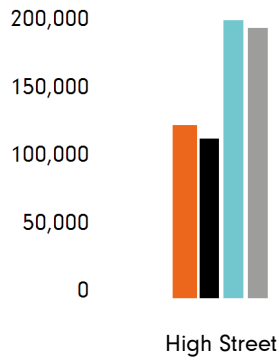

The change in footfall for Canterbury City Centre over the last 52 weeks is 30.2% down on the previous year.

Footfall for the year to date is 48.6% down on the previous year.

The number of visitors counted for week commencing 20 July 2020 was 121,983.

The busiest day in week commencing 20 July 2020 was Saturday with 20,233 visitors.

The peak hour of the week was 14:00 on Saturday 25 July 2020 with footfall of 2,445

Footfall by week

■ This Week ■ Previous Year
■ Previous Week ■ 2 Years Ago

Weather

	Mon	Tue	Wed	Thu	Fri	Sat	Sun
This week							
	21°	21°	22°	24°	24°	21°	22°
Previous week							
	25°	21°	20°	22°	25°	25°	21°
Previous year							
	27°	31°	31°	37°	30°	22°	23°

Footfall by day

Footfall by hour

Footfall by week

Footfall by location

■ This week ■ Previous week ■ Previous year ■ 2 Years ago

This Week	121,983
Previous Week	114,438
Previous Year	196,437
2 Years Ago	191,083
Week on week %	6.6 %
Year on Year %	-37.9 %