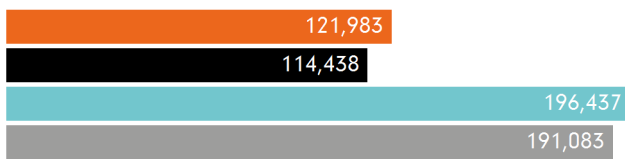

The change in footfall for Canterbury City Centre over the last 52 weeks is 30.2% down on the previous year.

Footfall for the year to date is 48.6% down on the previous year.

The number of visitors counted for week commencing 20 July 2020 was 121,983.

The busiest day in week commencing 20 July 2020 was Saturday with 20,233 visitors.

The peak hour of the week was 14:00 on Saturday 25 July 2020 with footfall of 2,445

Footfall by week

■ This Week ■ Previous Year
■ Previous Week ■ 2 Years Ago