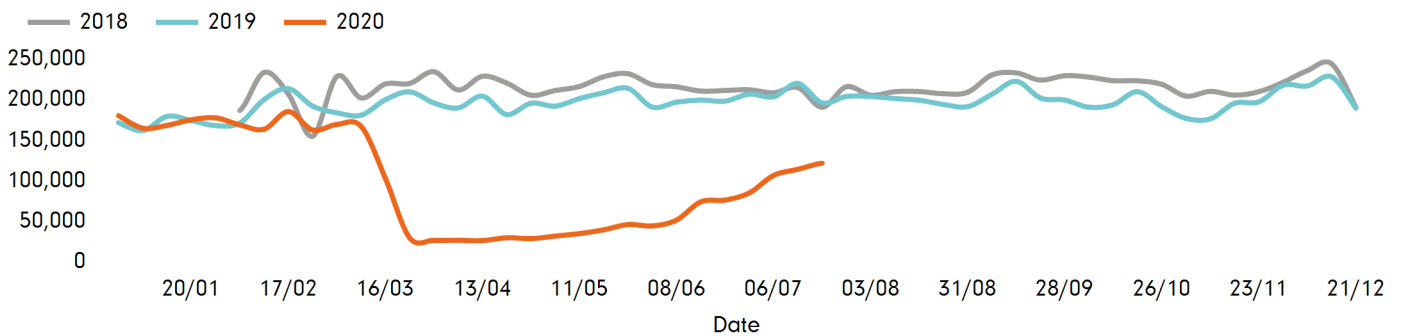

The change in footfall for Canterbury City Centre over the last 52 weeks is 30.2% down on the previous year.

Footfall for the year to date is 48.6% down on the previous year.

The number of visitors counted for week commencing 20 July 2020 was 121,983.

The busiest day in week commencing 20 July 2020 was Saturday with 20,233 visitors.

The peak hour of the week was 14:00 on Saturday 25 July 2020 with footfall of 2,445

Footfall by week

■ This Week ■ Previous Year
■ Previous Week ■ 2 Years Ago

Weather

	Mon	Tue	Wed	Thu	Fri	Sat	Sun
This week							
	21°	21°	22°	24°	24°	21°	22°
Previous week							
	25°	21°	20°	22°	25°	25°	21°
Previous year							
	27°	31°	31°	37°	30°	22°	23°

Footfall by day

Footfall by hour

Footfall by week

Footfall by location

■ This week ■ Previous week ■ Previous year ■ 2 Years ago

This Week	121,983
Previous Week	114,438
Previous Year	196,437
2 Years Ago	191,083
Week on week %	6.6 %
Year on Year %	-37.9 %