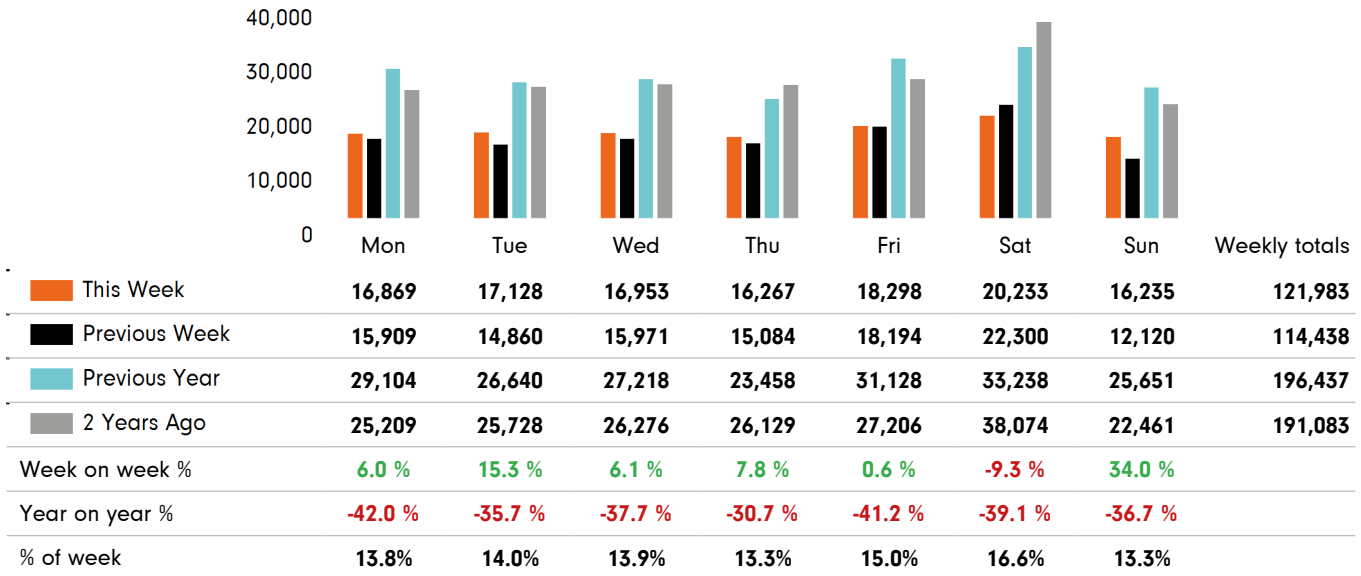

The change in footfall for Canterbury City Centre over the last 52 weeks is 30.2% down on the previous year.

Footfall for the year to date is 48.6% down on the previous year.

The number of visitors counted for week commencing 20 July 2020 was 121,983.

The busiest day in week commencing 20 July 2020 was Saturday with 20,233 visitors.

The peak hour of the week was 14:00 on Saturday 25 July 2020 with footfall of 2,445

Footfall by week

■ This Week ■ Previous Year
■ Previous Week ■ 2 Years Ago

Weather

	Mon	Tue	Wed	Thu	Fri	Sat	Sun
This week							
	21°	21°	22°	24°	24°	21°	22°
Previous week							
	25°	21°	20°	22°	25°	25°	21°
Previous year							
	27°	31°	31°	37°	30°	22°	23°

Footfall by day

Footfall by hour