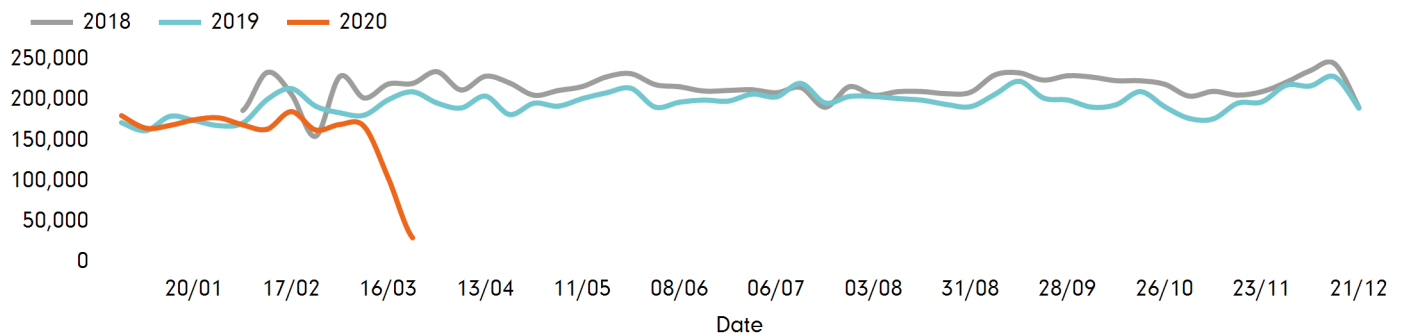

Footfall by week