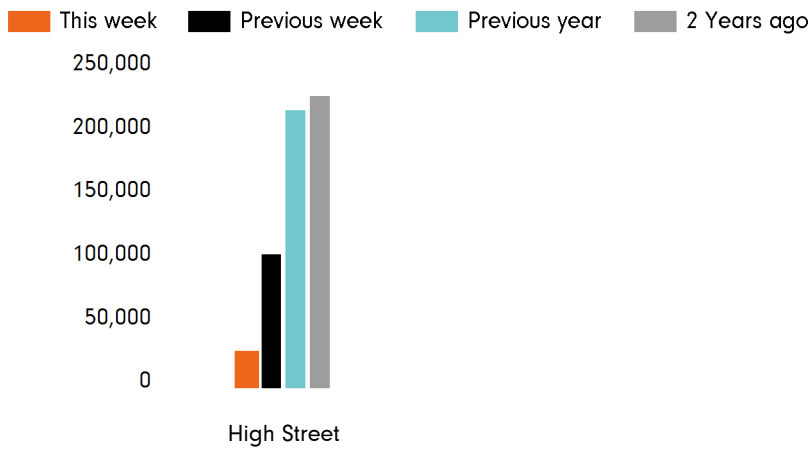

Footfall by location

This Week	29,800
Previous Week	103,223
Previous Year	210,105
2 Years Ago	220,464
Week on week %	-71.1 %
Year on Year %	-85.8 %

Notes

Year to Date % Change is the annual % change in footfall from January of this year compared to the same period last year. Week1, 2020 to Week 13, 2020 Vs Week 1, 2019 to Week 13, 2019

Year on Year % Change is the % change in footfall for this week compared to the same week in the previous year. Week13, 2020 Vs Week 13, 2019

Week on Week % Change is the % change in footfall for this week from the previous week. Week 13 2020 Vs Week 12 2020