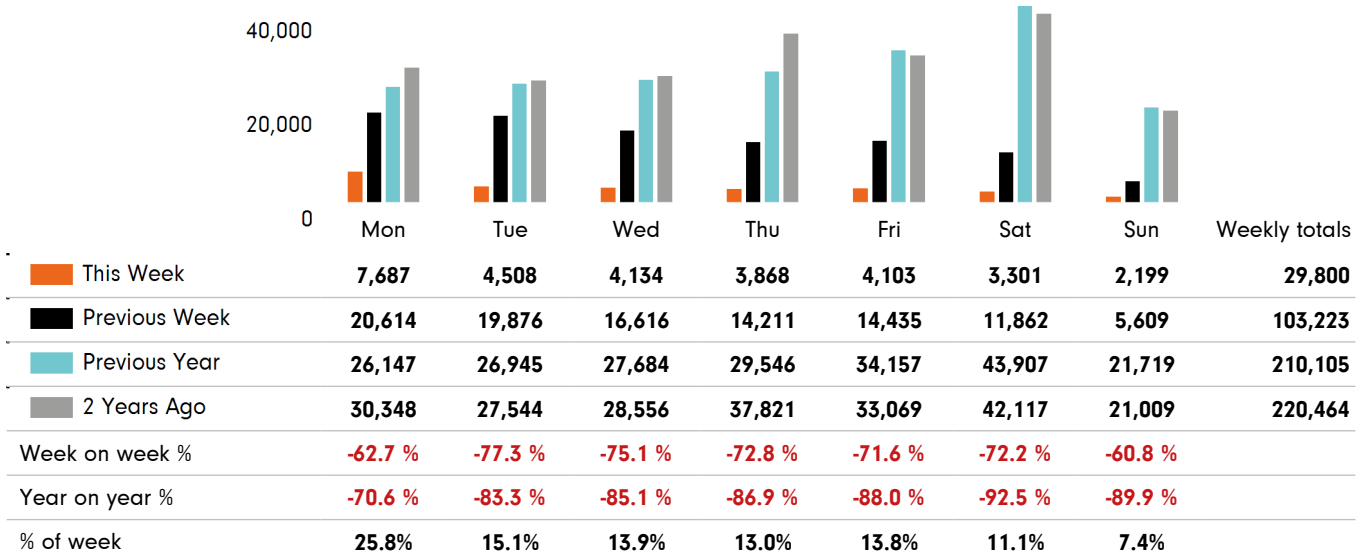

Footfall by day