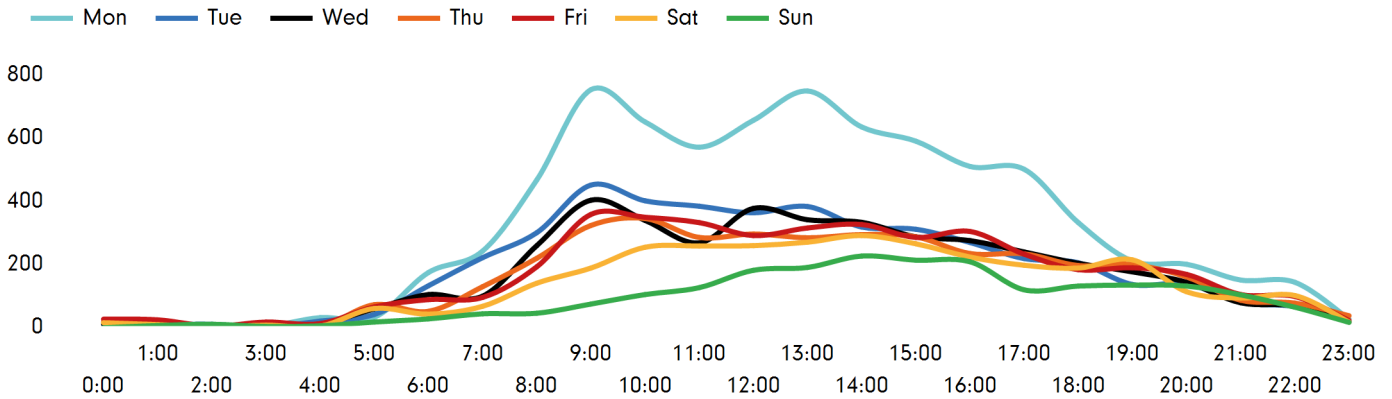

Footfall by hour