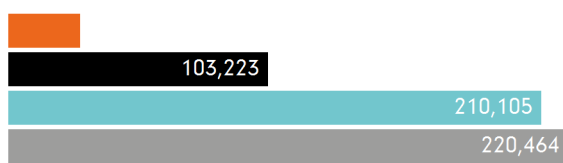

Footfall Report for: Canterbury City Centre

Weekly Footfall

	Year to date %		Year on year %		Week on week %	
	2020	2019	2020	2019	2020	2019
Canterbury City Centre	-16.2 %	-6.1 %	-85.8 %	-4.7 %	-71.1 %	4.9 %
South East	-14.1 %	-1.1 %	-78.8 %	5.3 %	-64.4 %	4.6 %
High Street Index(Historic Town)	-16.4 %	-1.2 %	-84.5 %	5.9 %	-67.7 %	5.2 %
UK	-14.0 %	0.8 %	-82.2 %	5.5 %	-63.6 %	6.5 %

Benchmark calculations (Year on Year and Week on Week) have been calculated using like for like data sets (only those counters available in both comparison periods) to ensure statistical accuracy

Headlines

The change in footfall for Canterbury City Centre over the last 52 weeks is 9.6% down on the previous year.

Footfall for the year to date is 16.2% down on the previous year.

The number of visitors counted for week commencing 23 March 2020 was 29,800.

The busiest day in week commencing 23 March 2020 was Monday with 7,687 visitors.

The peak hour of the week was 9:00 on Monday 23 March 2020 with footfall of 754

Footfall by week

■ This Week   ■ Previous Year
■ Previous Week   ■ 2 Years Ago

Weather

	Mon	Tue	Wed	Thu	Fri	Sat	Sun
This week	10°	12°	10°	9°	10°	10°	7°
Previous week	11°	13°	14°	10°	8°	8°	9°
Previous year	11°	12°	13°	13°	15°	15°	19°