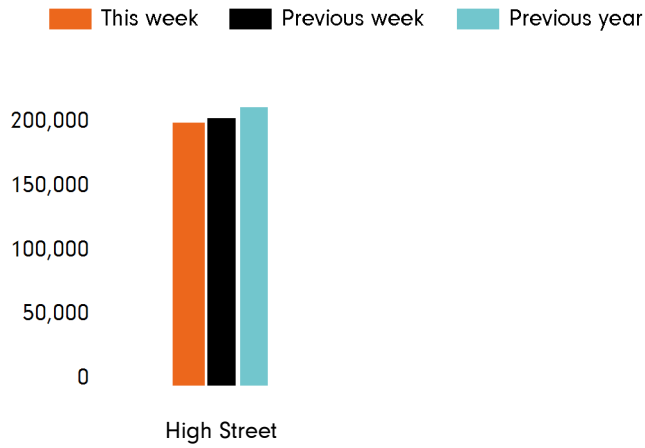

The change in footfall for Canterbury City Centre over the last 52 weeks is 6.6% down on the previous year.

Footfall for the year to date is 6.6% down on the previous year.

The number of visitors counted for week commencing 26 August 2019 was 194,523.

The busiest day in week commencing 26 August 2019 was Saturday with 34,929 visitors.

The peak hour of the week was 13:00 on Saturday 31 August 2019 with footfall of 3,886

Footfall by week

■ This Week
 ■ Previous Week
 ■ Previous Year

Weather

	Mon	Tue	Wed	Thu	Fri	Sat	Sun
This week	30°	31°	24°	24°	23°	25°	21°
Previous week	21°	22°	22°	24°	24°	28°	30°
Previous year	21°	21°	20°	20°	19°	21°	22°

Footfall by day

Week on week %	-21.0 %	-10.1 %	-1.3 %	9.5 %	4.8 %	3.8 %	-6.5 %	
Year on year %	-25.2 %	-11.3 %	17.4 %	1.4 %	-5.8 %	-8.5 %	-8.8 %	
% of week	11.2%	13.2%	14.5%	15.7%	16.2%	18.0%	11.3%	

Footfall by hour

Footfall by week

Footfall by location

This Week	194,523
Previous Week	199,756
Previous Year	207,753
Week on week %	-2.6 %
Year on Year %	-6.4 %

Notes

Year to Date % Change is the annual % change in footfall from January of this year compared to the same period last year. Week 1, 2019 to Week 35, 2019 Vs Week 1, 2018 to Week 35, 2018