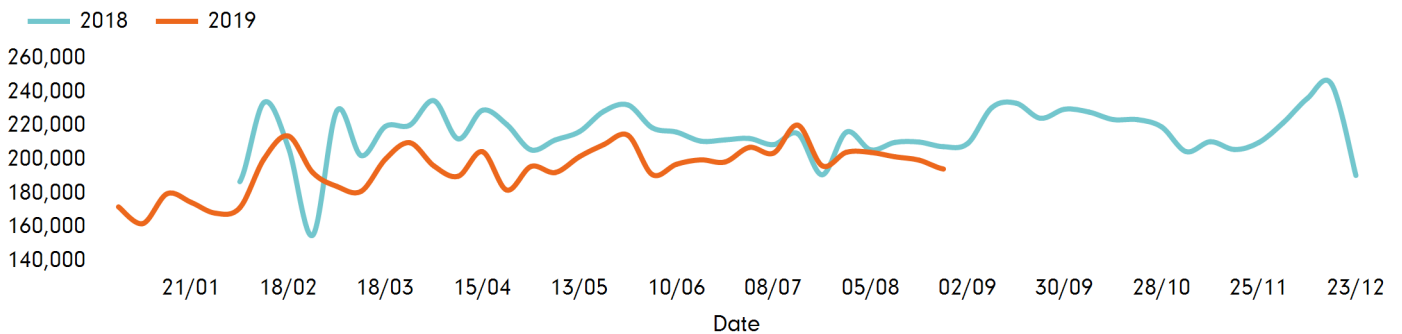

The change in footfall for Canterbury City Centre over the last 52 weeks is 6.6% down on the previous year.

Footfall for the year to date is 6.6% down on the previous year.

The number of visitors counted for week commencing 26 August 2019 was 194,523.

The busiest day in week commencing 26 August 2019 was Saturday with 34,929 visitors.

The peak hour of the week was 13:00 on Saturday 31 August 2019 with footfall of 3,886

Footfall by week

■ This Week
 ■ Previous Week
 ■ Previous Year

Weather

	Mon	Tue	Wed	Thu	Fri	Sat	Sun
This week	30°	31°	24°	24°	23°	25°	21°
Previous week	21°	22°	22°	24°	24°	28°	30°
Previous year	21°	21°	20°	20°	19°	21°	22°

Footfall by day

Week on week %	-21.0 %	-10.1 %	-1.3 %	9.5 %	4.8 %	3.8 %	-6.5 %	
Year on year %	-25.2 %	-11.3 %	17.4 %	1.4 %	-5.8 %	-8.5 %	-8.8 %	
% of week	11.2%	13.2%	14.5%	15.7%	16.2%	18.0%	11.3%	

Footfall by hour

Footfall by week

Footfall by location

This Week	194,523
Previous Week	199,756
Previous Year	207,753
Week on week %	-2.6 %
Year on Year %	-6.4 %

Notes

Year to Date % Change is the annual % change in footfall from January of this year compared to the same period last year. Week 1, 2019 to Week 35, 2019 Vs Week 1, 2018 to Week 35, 2018