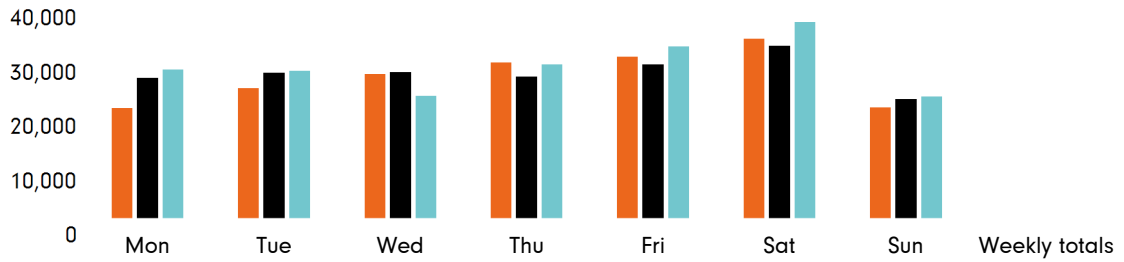

The change in footfall for Canterbury City Centre over the last 52 weeks is 6.6% down on the previous year.

Footfall for the year to date is 6.6% down on the previous year.

The number of visitors counted for week commencing 26 August 2019 was 194,523.

The busiest day in week commencing 26 August 2019 was Saturday with 34,929 visitors.

The peak hour of the week was 13:00 on Saturday 31 August 2019 with footfall of 3,886

Footfall by week

■ This Week
 ■ Previous Week
 ■ Previous Year

Weather

	Mon	Tue	Wed	Thu	Fri	Sat	Sun
This week	30°	31°	24°	24°	23°	25°	21°
Previous week	21°	22°	22°	24°	24°	28°	30°
Previous year	21°	21°	20°	20°	19°	21°	22°

Footfall by day

Week on week %	-21.0 %	-10.1 %	-1.3 %	9.5 %	4.8 %	3.8 %	-6.5 %	
Year on year %	-25.2 %	-11.3 %	17.4 %	1.4 %	-5.8 %	-8.5 %	-8.8 %	
% of week	11.2%	13.2%	14.5%	15.7%	16.2%	18.0%	11.3%	