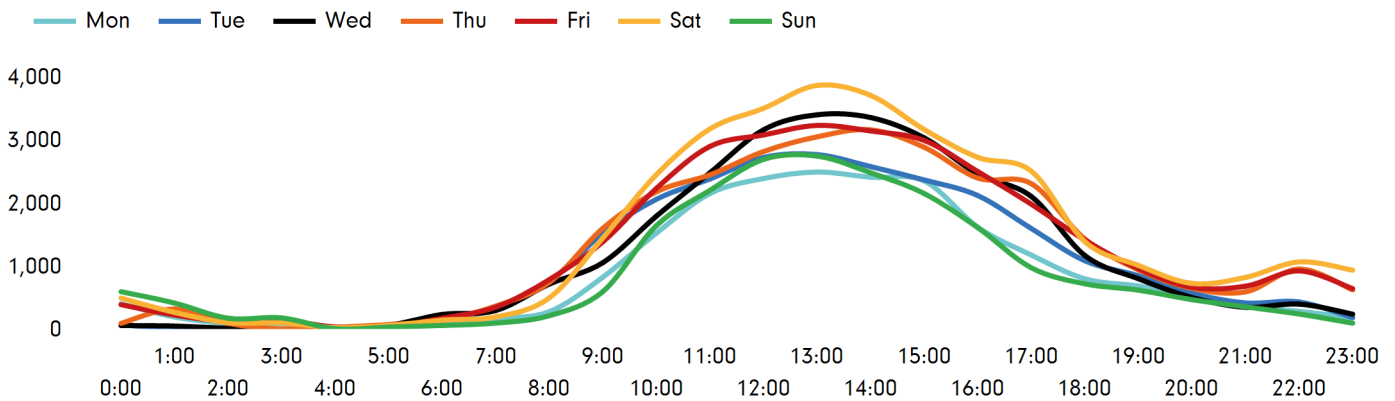

Weather

	Mon	Tue	Wed	Thu	Fri	Sat	Sun
This week	30°	31°	24°	24°	23°	25°	21°
Previous week	21°	22°	22°	24°	24°	28°	30°
Previous year	21°	21°	20°	20°	19°	21°	22°

Footfall by day

Week on week %	-21.0 %	-10.1 %	-1.3 %	9.5 %	4.8 %	3.8 %	-6.5 %	
Year on year %	-25.2 %	-11.3 %	17.4 %	1.4 %	-5.8 %	-8.5 %	-8.8 %	
% of week	11.2%	13.2%	14.5%	15.7%	16.2%	18.0%	11.3%	

Footfall by hour

Footfall by week

Footfall by location

This Week	194,523
Previous Week	199,756
Previous Year	207,753
Week on week %	-2.6 %
Year on Year %	-6.4 %

Notes

Year to Date % Change is the annual % change in footfall from January of this year compared to the same period last year. Week 1, 2019 to Week 35, 2019 Vs Week 1, 2018 to Week 35, 2018