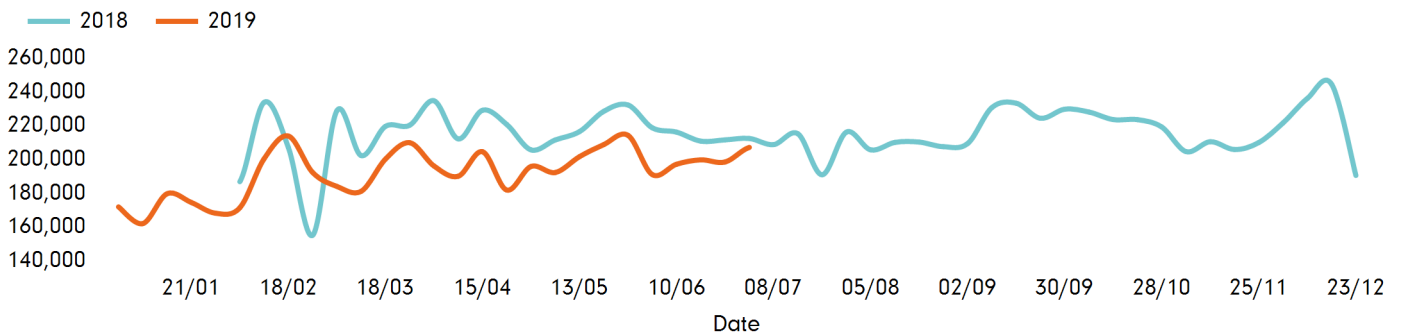

The change in footfall for Canterbury City Centre over the last 52 weeks is 8.1% down on the previous year.

Footfall for the year to date is 8.1% down on the previous year.

The number of visitors counted for week commencing 1 July 2019 was 207,328.

The busiest day in week commencing 1 July 2019 was Saturday with 39,459 visitors.

The peak hour of the week was 14:00 on Saturday 6 July 2019 with footfall of 4,160

Footfall by week

■ This Week
 ■ Previous Week
 ■ Previous Year

Weather

	Mon	Tue	Wed	Thu	Fri	Sat	Sun
This week	23°	21°	20°	21°	25°	24°	18°
Previous week	25°	25°	19°	19°	20°	31°	25°
Previous year	24°	22°	23°	27°	27°	28°	27°

Footfall by day

Week on week %	0.5 %	-3.4 %	18.3 %	1.7 %	2.1 %	10.0 %	1.7 %	
Year on year %	-5.8 %	-6.9 %	-8.7 %	-5.4 %	2.8 %	8.1 %	-4.1 %	
% of week	13.4%	13.4%	13.7%	13.7%	15.2%	19.0%	11.6%	

Footfall by hour

Footfall by week

Footfall by location

This Week	207,328
Previous Week	198,665
Previous Year	212,612
Week on week %	4.4 %
Year on Year %	-2.5 %

Notes

Year to Date % Change is the annual % change in footfall from January of this year compared to the same period last year. Week 1, 2019 to Week 27, 2019 Vs Week 1, 2018 to Week 27, 2018