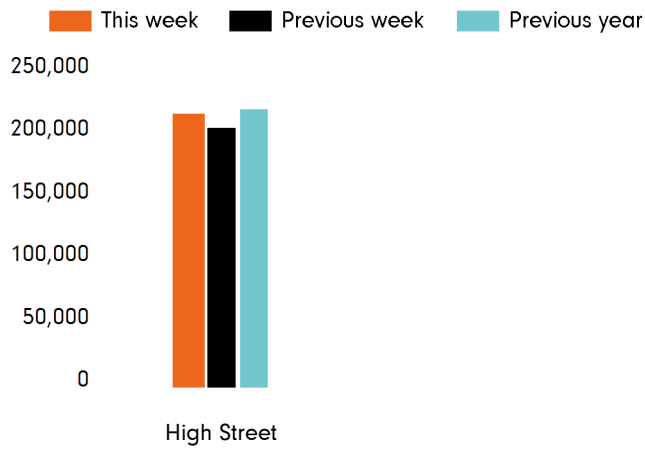

The change in footfall for Canterbury City Centre over the last 52 weeks is 8.1% down on the previous year.

Footfall for the year to date is 8.1% down on the previous year.

The number of visitors counted for week commencing 1 July 2019 was 207,328.

The busiest day in week commencing 1 July 2019 was Saturday with 39,459 visitors.

The peak hour of the week was 14:00 on Saturday 6 July 2019 with footfall of 4,160

Footfall by week

■ This Week
 ■ Previous Week
 ■ Previous Year

Weather

	Mon	Tue	Wed	Thu	Fri	Sat	Sun
This week	23°	21°	20°	21°	25°	24°	18°
Previous week	25°	25°	19°	19°	20°	31°	25°
Previous year	24°	22°	23°	27°	27°	28°	27°

Footfall by day

Week on week %	0.5 %	-3.4 %	18.3 %	1.7 %	2.1 %	10.0 %	1.7 %	
Year on year %	-5.8 %	-6.9 %	-8.7 %	-5.4 %	2.8 %	8.1 %	-4.1 %	
% of week	13.4%	13.4%	13.7%	13.7%	15.2%	19.0%	11.6%	

Footfall by hour

Footfall by week

Footfall by location

This Week	207,328
Previous Week	198,665
Previous Year	212,612
Week on week %	4.4 %
Year on Year %	-2.5 %

Notes

Year to Date % Change is the annual % change in footfall from January of this year compared to the same period last year. Week 1, 2019 to Week 27, 2019 Vs Week 1, 2018 to Week 27, 2018