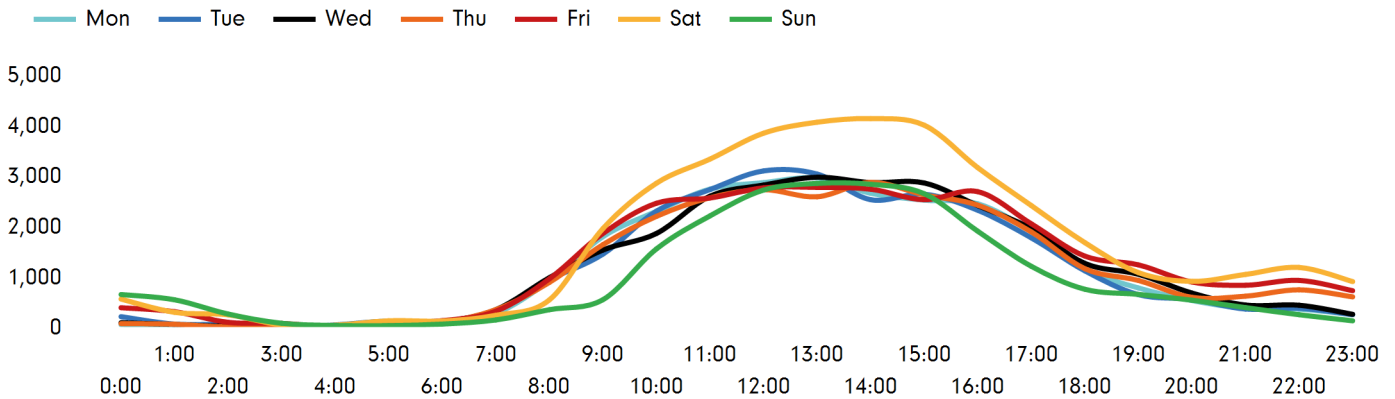

The busiest day in week commencing 1 July 2019 was Saturday with 39,459 visitors.

The peak hour of the week was 14:00 on Saturday 6 July 2019 with footfall of 4,160

Footfall by week

■ This Week
 ■ Previous Week
 ■ Previous Year

Weather

	Mon	Tue	Wed	Thu	Fri	Sat	Sun
This week	23°	21°	20°	21°	25°	24°	18°
Previous week	25°	25°	19°	19°	20°	31°	25°
Previous year	24°	22°	23°	27°	27°	28°	27°

Footfall by day

Week on week %	0.5 %	-3.4 %	18.3 %	1.7 %	2.1 %	10.0 %	1.7 %	
Year on year %	-5.8 %	-6.9 %	-8.7 %	-5.4 %	2.8 %	8.1 %	-4.1 %	
% of week	13.4%	13.4%	13.7%	13.7%	15.2%	19.0%	11.6%	

Footfall by hour

Footfall by week

Footfall by location

This Week	207,328
Previous Week	198,665
Previous Year	212,612
Week on week %	4.4 %
Year on Year %	-2.5 %

Notes

Year to Date % Change is the annual % change in footfall from January of this year compared to the same period last year. Week 1, 2019 to Week 27, 2019 Vs Week 1, 2018 to Week 27, 2018