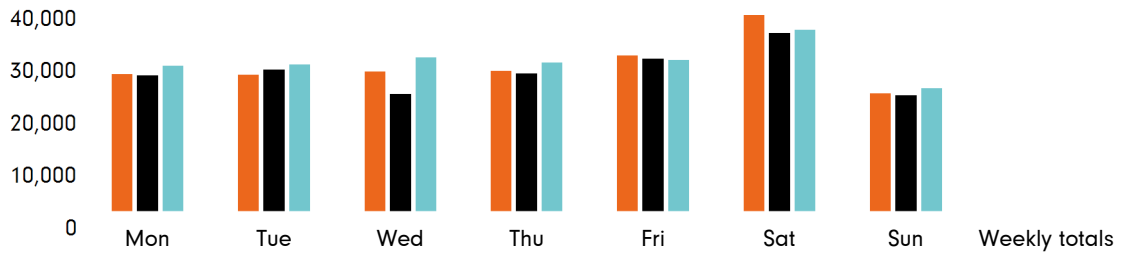

The change in footfall for Canterbury City Centre over the last 52 weeks is 8.1% down on the previous year.

Footfall for the year to date is 8.1% down on the previous year.

The number of visitors counted for week commencing 1 July 2019 was 207,328.

The busiest day in week commencing 1 July 2019 was Saturday with 39,459 visitors.

The peak hour of the week was 14:00 on Saturday 6 July 2019 with footfall of 4,160

Footfall by week

■ This Week
 ■ Previous Week
 ■ Previous Year

Weather

	Mon	Tue	Wed	Thu	Fri	Sat	Sun
This week	23°	21°	20°	21°	25°	24°	18°
Previous week	25°	25°	19°	19°	20°	31°	25°
Previous year	24°	22°	23°	27°	27°	28°	27°

Footfall by day

Week on week %	0.5 %	-3.4 %	18.3 %	1.7 %	2.1 %	10.0 %	1.7 %	
Year on year %	-5.8 %	-6.9 %	-8.7 %	-5.4 %	2.8 %	8.1 %	-4.1 %	
% of week	13.4%	13.4%	13.7%	13.7%	15.2%	19.0%	11.6%	