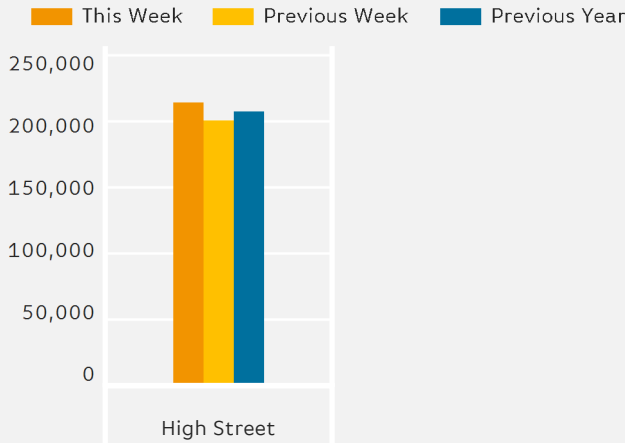

Headlines

The change in footfall for Canterbury City Centre over the last 52 weeks is 6.7% down on the previous year.

Footfall for the year to date is 6.7% down on the previous year.

The number of visitors counted for week commencing 18 February 2019 was 214,059.

The busiest day in week commencing 18 February 2019 was Saturday with 40,067 visitors.

The peak hour of the week was 13:00 on Saturday 23 February 2019 with footfall of 4,331

Footfall by Week

Footfall by Hour

Weather

	Mon	Tue	Wed	Thu	Fri	Sat	Sun
This Week	11	11	11	13	14	13	13
Previous Week	8	11	10	11	12	13	12
Previous Year	9	7	6	4	4	5	2

Footfall by Day

Footfall by Location

This Week	214,059
Previous Week	200,591
Previous Year	207,291
Week on Week % Change	6.7 %
Year on Year % Change	3.3 %