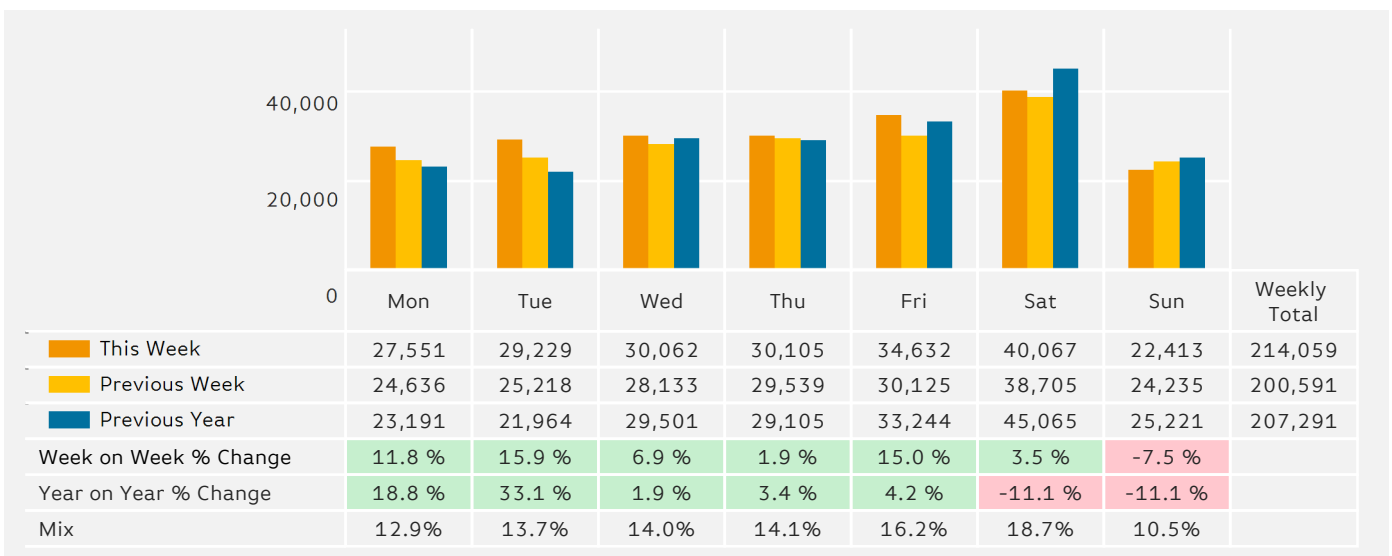

Headlines

The change in footfall for Canterbury City Centre over the last 52 weeks is 6.7% down on the previous year.

Footfall for the year to date is 6.7% down on the previous year.

The number of visitors counted for week commencing 18 February 2019 was 214,059.

The busiest day in week commencing 18 February 2019 was Saturday with 40,067 visitors.

The peak hour of the week was 13:00 on Saturday 23 February 2019 with footfall of 4,331

Footfall by Week

Footfall by Hour

Weather

	Mon	Tue	Wed	Thu	Fri	Sat	Sun
This Week	11	11	11	13	14	13	13
Previous Week	8	11	10	11	12	13	12
Previous Year	9	7	6	4	4	5	2

Footfall by Day

Footfall by Location

This Week	214,059
Previous Week	200,591
Previous Year	207,291
Week on Week % Change	6.7 %
Year on Year % Change	3.3 %