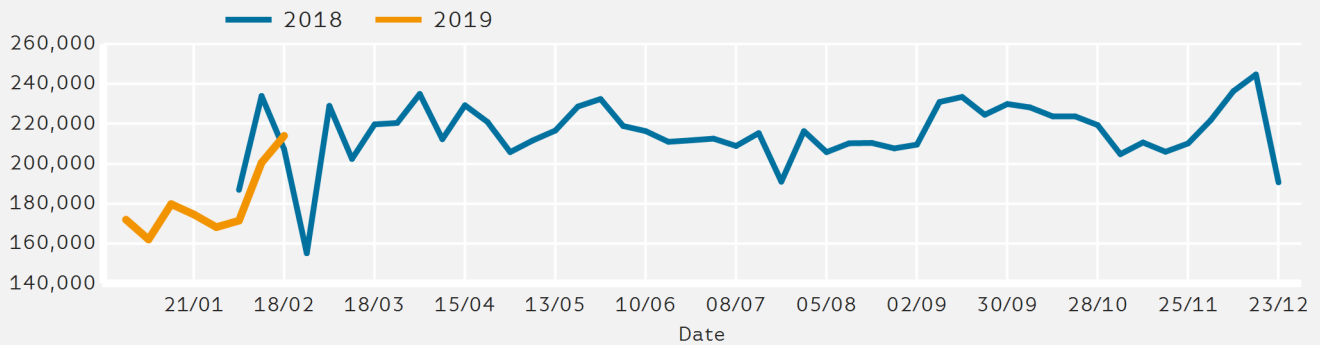

Headlines

The change in footfall for Canterbury City Centre over the last 52 weeks is 6.7% down on the previous year.

Footfall for the year to date is 6.7% down on the previous year.

The number of visitors counted for week commencing 18 February 2019 was 214,059.

The busiest day in week commencing 18 February 2019 was Saturday with 40,067 visitors.

The peak hour of the week was 13:00 on Saturday 23 February 2019 with footfall of 4,331

Footfall by Week

Footfall by Hour

Weather

	Mon	Tue	Wed	Thu	Fri	Sat	Sun
This Week	11	11	11	13	14	13	13
Previous Week	8	11	10	11	12	13	12
Previous Year	9	7	6	4	4	5	2

Footfall by Day

Footfall by Location

This Week	214,059
Previous Week	200,591
Previous Year	207,291
Week on Week % Change	6.7 %
Year on Year % Change	3.3 %

Footfall by Week

Notes

Year to Date % Change is the annual % change in footfall from January of this year compared to the same period last year. Week 1, 2019 to Week 8, 2019 Vs Week 1, 2018 to Week 8, 2018