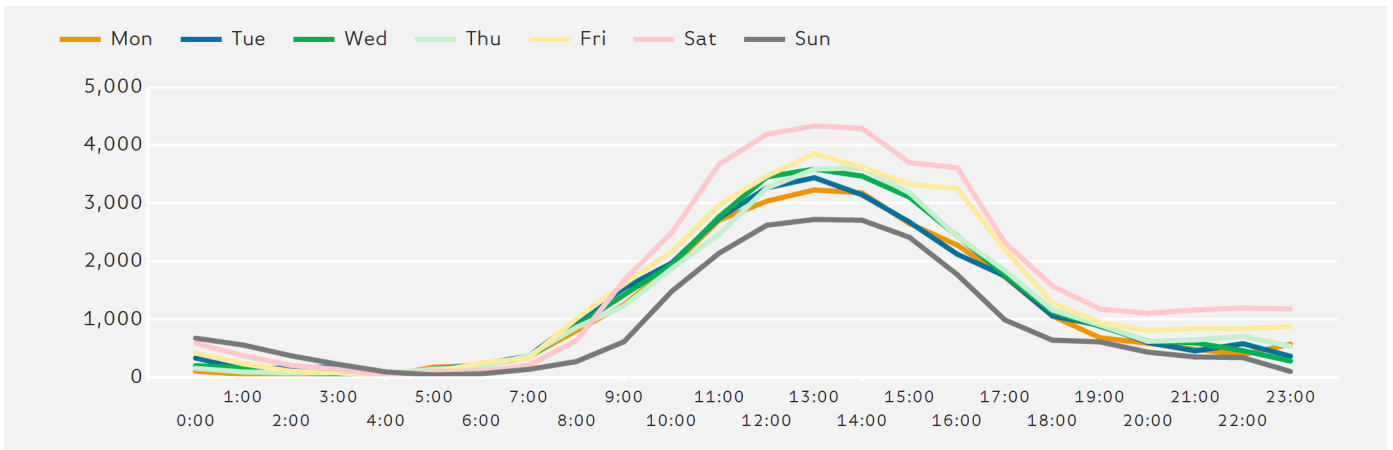

Headlines

The change in footfall for Canterbury City Centre over the last 52 weeks is 6.7% down on the previous year.

Footfall for the year to date is 6.7% down on the previous year.

The number of visitors counted for week commencing 18 February 2019 was 214,059.

The busiest day in week commencing 18 February 2019 was Saturday with 40,067 visitors.

The peak hour of the week was 13:00 on Saturday 23 February 2019 with footfall of 4,331

Footfall by Week

Footfall by Hour