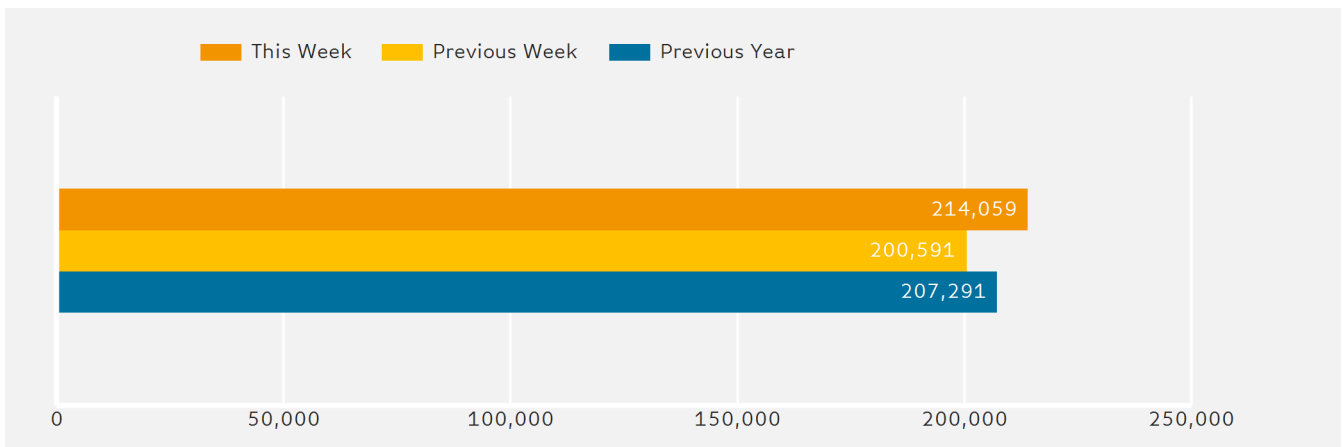

	Year to Date % Change		Year on Year % Change		Week On Week % Change	
	2019	2018	2019	2018	2019	2018
Canterbury City Centre	▼ -6.7 %		▲ 3.3 %		▲ 6.7 %	▼ -11.4 %
South East	▼ -3.2 %	▼ -4.1 %	▲ 1.9 %	▼ -5.5 %	▲ 3.4 %	▼ -3.3 %
High Street Index (Historic Town)	▼ -3.7 %	▲ 0.2 %	▲ 2.4 %	▲ 4.6 %	▲ 4.5 %	▼ -4.6 %
UK	▼ -1.4 %	▼ -2.4 %	▲ 4.1 %	▼ -2.2 %	▲ 4.1 %	▼ -4.4 %

Headlines

The change in footfall for Canterbury City Centre over the last 52 weeks is 6.7% down on the previous year.

Footfall for the year to date is 6.7% down on the previous year.

The number of visitors counted for week commencing 18 February 2019 was 214,059.

The busiest day in week commencing 18 February 2019 was Saturday with 40,067 visitors.

The peak hour of the week was 13:00 on Saturday 23 February 2019 with footfall of 4,331

Footfall by Week

Footfall by Hour