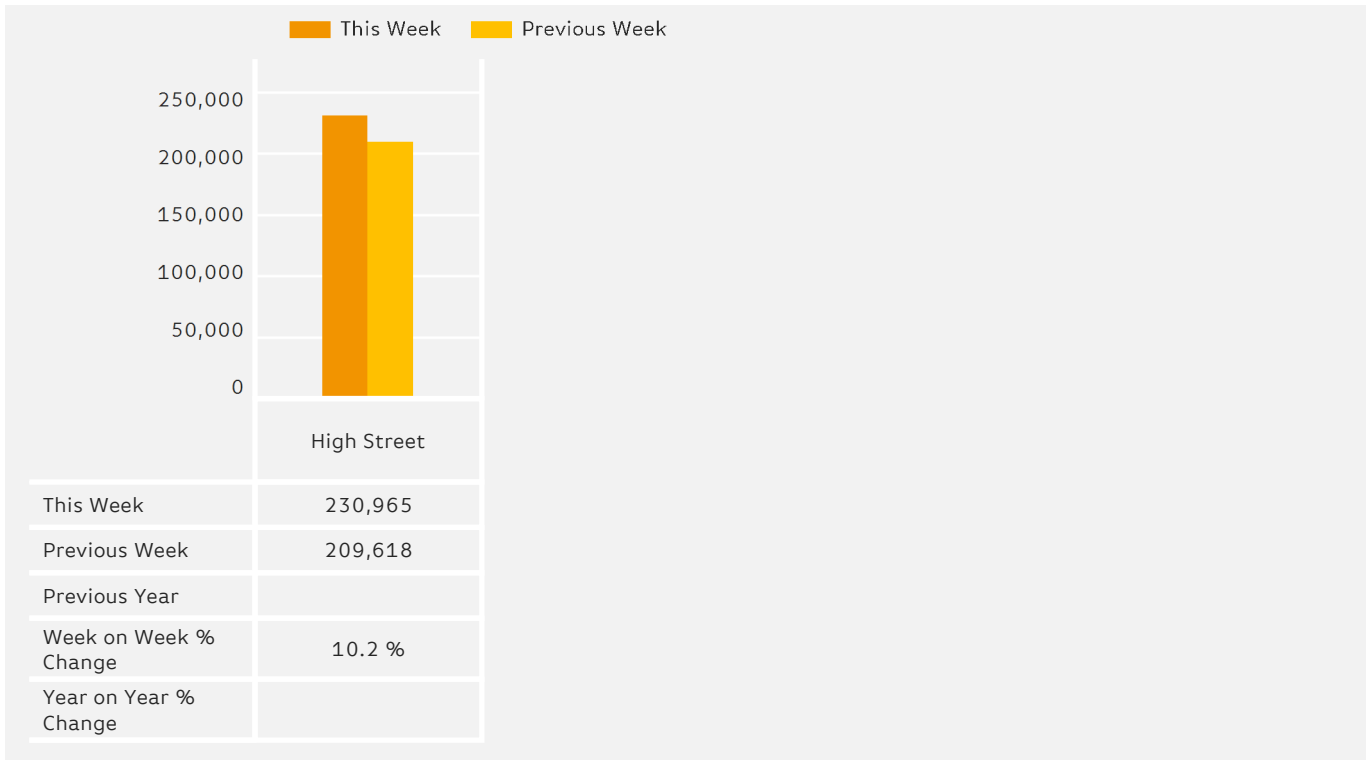

Footfall by Location

Footfall by Week