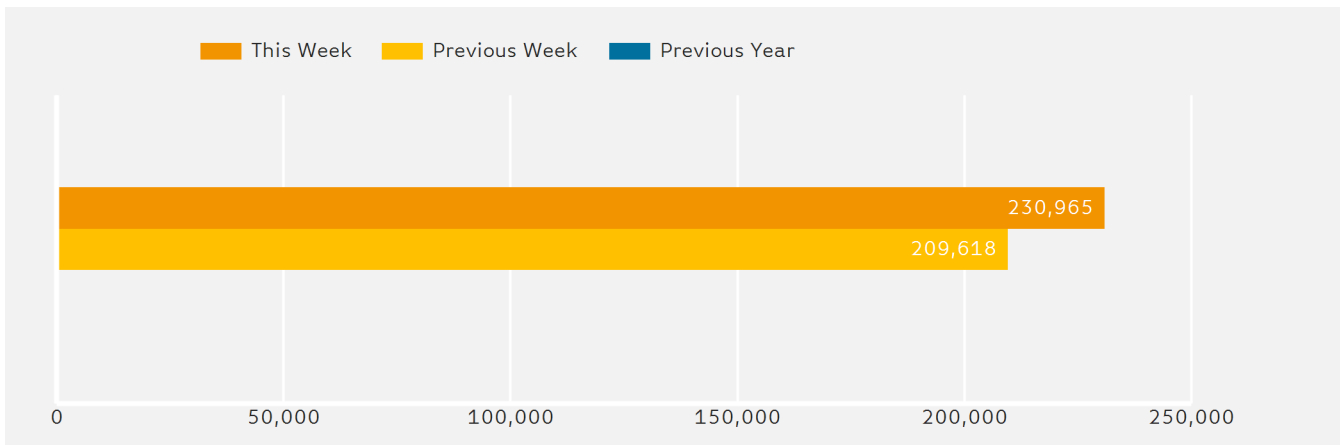

Canterbury City Centre

Week 37, 2018

10/09/2018 to 16/09/2018

REGION - South East

Monday to Sunday

COUNT TYPE: Footfall Counts

Benchmark calculations (Year on Year and Week on Week) have been calculated using like for like data sets (only those counters available in both comparison periods) to ensure statistical accuracy

	Year to Date % Change		Year on Year % Change		Week On Week % Change	
	2018	2017	2018	2017	2018	2017
Canterbury City Centre					▲ 10.2 %	
South East	▼ -4.1 %	▲ 0.3 %	▼ -3.3 %	▼ -3.5 %	▼ -5.1 %	▼ -1.2 %
High Street Index(Historic Town)	▼ -1.6 %	▲ 1.5 %	▼ -4.1 %	▼ -4.4 %	▼ -2.1 %	▼ -0.1 %
UK	▼ -2.5 %	▼ -0.7 %	▼ -2.6 %	▼ -3.9 %	▼ -0.2 %	▲ 0.6 %

Headlines

The number of visitors counted for week commencing 10 September 2018 was 230,965.

The busiest day in week commencing 10 September 2018 was Saturday with 43,773 visitors.

The peak hour of the week was 14:00 on Saturday 15 September 2018 with footfall of 4,658

Footfall by Week