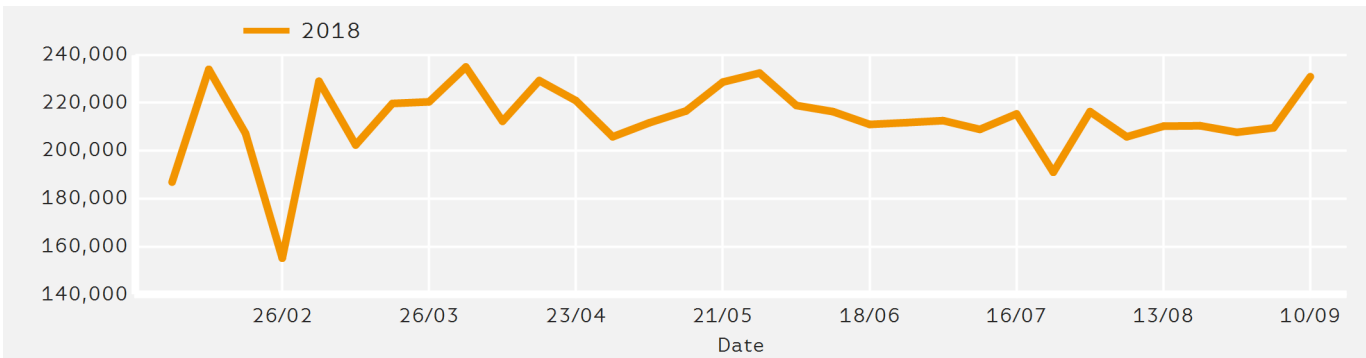

Headlines

The number of visitors counted for week commencing 10 September 2018 was 230,965.

The busiest day in week commencing 10 September 2018 was Saturday with 43,773 visitors.

The peak hour of the week was 14:00 on Saturday 15 September 2018 with footfall of 4,658

Footfall by Week

Footfall by Hour

Weather

| | Mon | Tue | Wed | Thu | Fri | Sat | Sun |
|---------------|-----|-----|-----|-----|-----|-----|-----|
| This Week | 21 | 22 | 16 | 19 | 19 | 20 | 21 |
| Previous Week | 22 | 21 | 19 | 22 | 19 | 19 | 22 |
| Previous Year | 18 | 19 | 18 | 17 | 17 | 16 | 17 |

Footfall by Day

Footfall by Location

Footfall by Week

Notes

Year to Date % Change is the annual % change in footfall from January of this year compared to the same period last year. Week 1, 2018 to Week 37, 2018 Vs Week 1, 2017 to Week 37, 2017