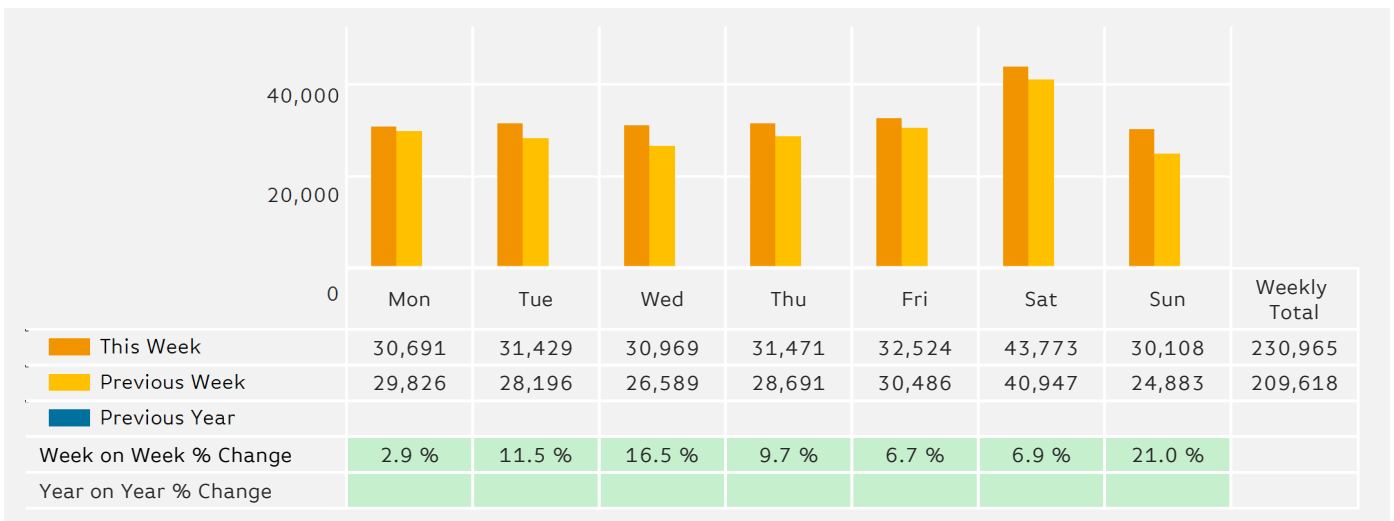

Headlines

The number of visitors counted for week commencing 10 September 2018 was 230,965.

The busiest day in week commencing 10 September 2018 was Saturday with 43,773 visitors.

The peak hour of the week was 14:00 on Saturday 15 September 2018 with footfall of 4,658

Footfall by Week

Footfall by Hour

Weather

| | Mon | Tue | Wed | Thu | Fri | Sat | Sun |
|---------------|-----|-----|-----|-----|-----|-----|-----|
| This Week | 21 | 22 | 16 | 19 | 19 | 20 | 21 |
| Previous Week | 22 | 21 | 19 | 22 | 19 | 19 | 22 |
| Previous Year | 18 | 19 | 18 | 17 | 17 | 16 | 17 |

Footfall by Day

Footfall by Location

Footfall by Week

Notes

Year to Date % Change is the annual % change in footfall from January of this year compared to the same period last year. Week 1, 2018 to Week 37, 2018 Vs Week 1, 2017 to Week 37, 2017