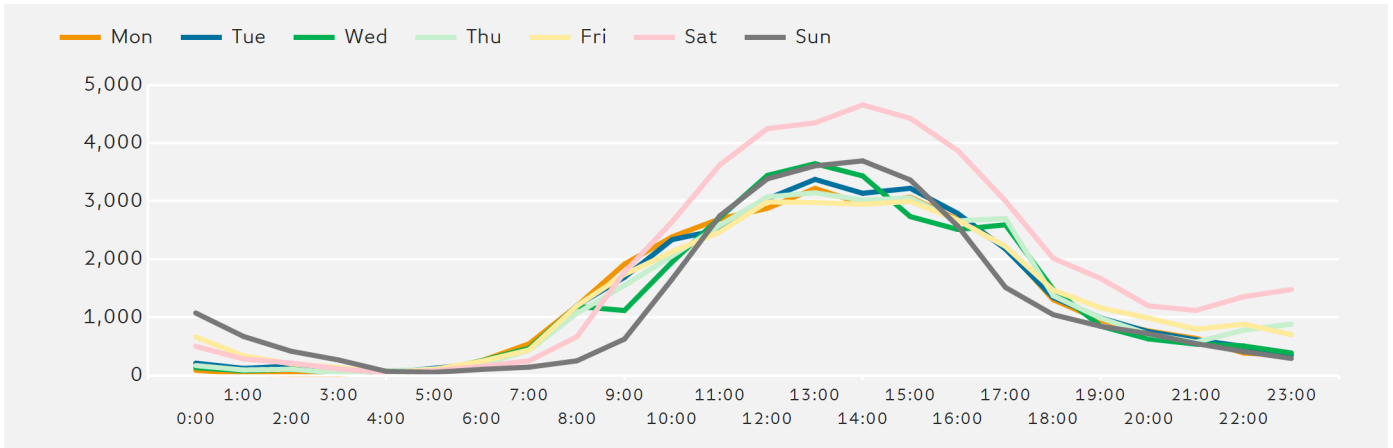

Headlines

The number of visitors counted for week commencing 10 September 2018 was 230,965.

The busiest day in week commencing 10 September 2018 was Saturday with 43,773 visitors.

The peak hour of the week was 14:00 on Saturday 15 September 2018 with footfall of 4,658

Footfall by Week

Footfall by Hour

Weather

| | Mon | Tue | Wed | Thu | Fri | Sat | Sun |
|---------------|-----|-----|-----|-----|-----|-----|-----|
| This Week | 21 | 22 | 16 | 19 | 19 | 20 | 21 |
| Previous Week | 22 | 21 | 19 | 22 | 19 | 19 | 22 |
| Previous Year | 18 | 19 | 18 | 17 | 17 | 16 | 17 |